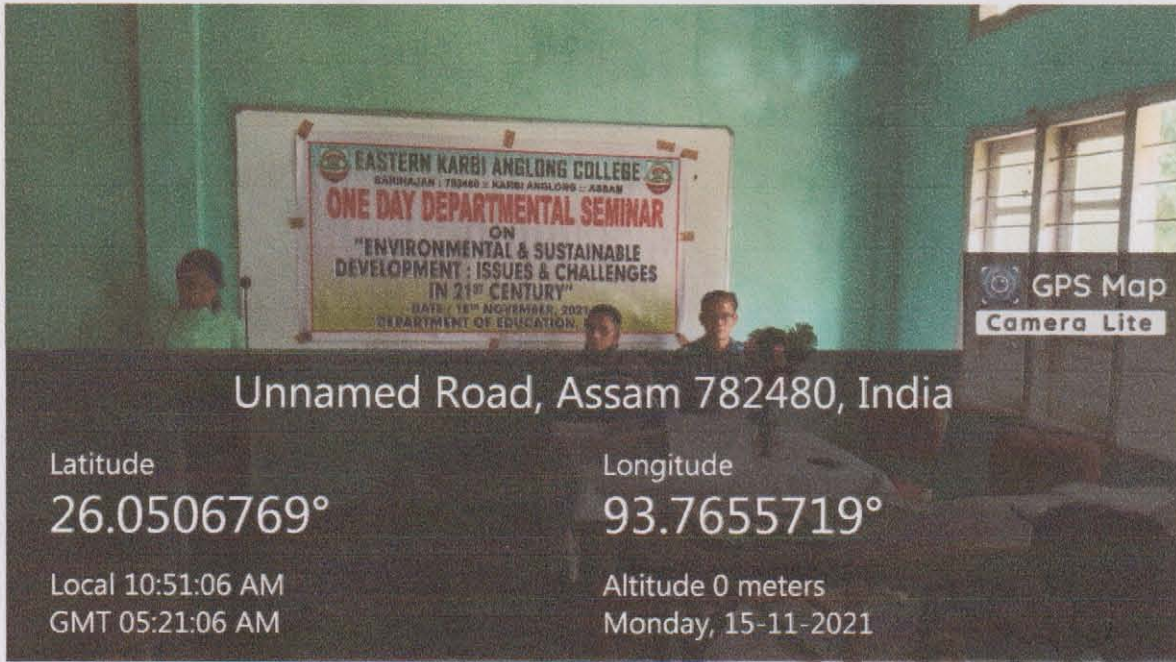

Certificate course in Art and Craft

Educational Tour in 2019

Dr. Anil Ch. Das, Principal
Eastern Karbi Anglong College
Sarihajan Karbi Anglong

Field Visit by the Department of Sociology

Documentary shown by the Department of Assamese

Dr. Anil Ch. Das, Principal
Eastern Karbi Anglong College
Sarihajan Karbi Anglong

Student's Seminar

Smart Class

Dr. Anil Ch. Das, Principal
Eastern Karbi Anglong College
Sarihajan Karbi Anglong

Unnamed Road, Assam 782480, India